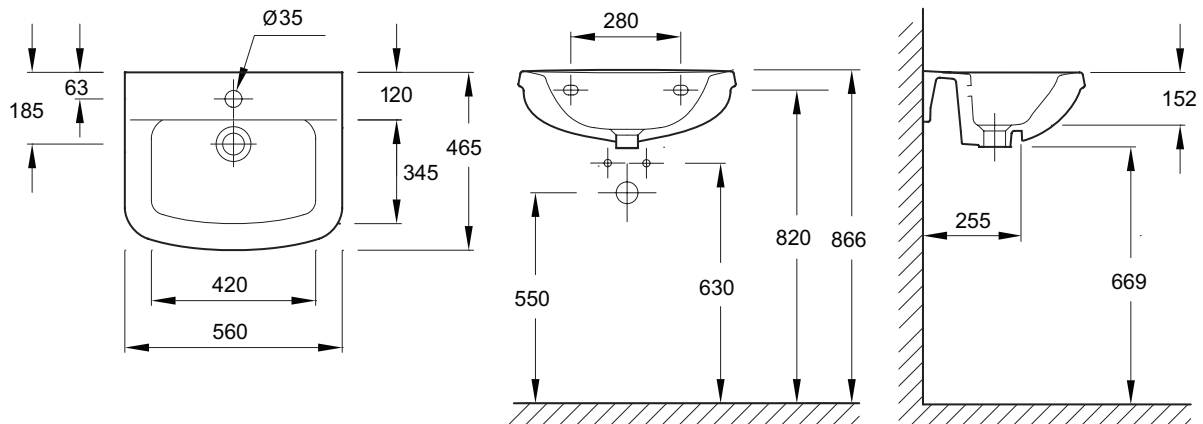

Panache 560 mm Semi-Recessed Washbasin

17158W

Product Description: Panache 560 mm semi-recessed washbasin, 1 tap hole

Product Dimensions: W560 x D465 mm

Colour/Finish: White

Material: Vitreous China

Product Weight (kg): 9

Dimensions (mm)

**Kohler UK**

Sales and Technical:

+44 (0) 844 571 0048 (Calls cost 7p per minute plus your phone company's access charge)

info@kohler.co.uk

www.KOHLER.co.uk

THE BOLD LOOK
OF **KOHLER**®